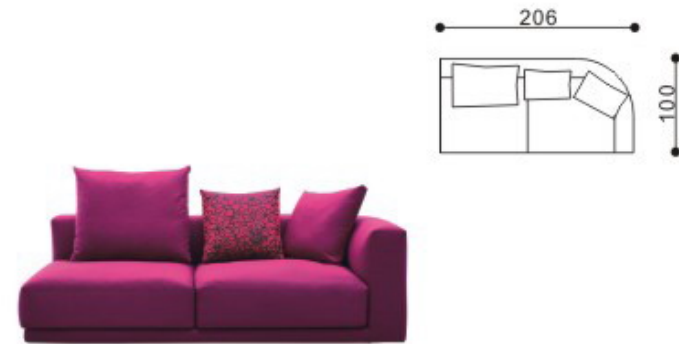

SOFA MODEL FLOWER

DIVANO