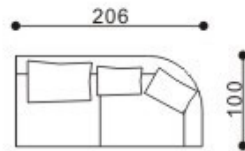

SOFA

SOFA MODEL FLOWER

DIVANO

04+K01+K02*2

SOFA MODEL FLOWER

組合尺寸 - Configuration dimension

04+06+K01*2+K02*4

DIVANO